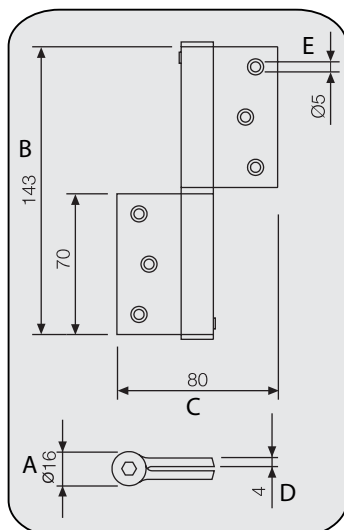

BIMPQuick Facts:

- Spring Resistance + 500,000 cycles
- For Light Doors up to 5kg
- Torsion Spring not a Coil Spring
- Variable Closing Strength
- Highly Efficient 180° Working Aperture
- Solid and Stylish Design
- For Wood or Aluminium Doors
- Slim Stylish Profile
- Quick & Simple Installation
- No Periodical Greasing Required
- Detailed Instructions Included
- 2 Year Guarantee

The BIMZ, the smart choice for Fly screen doors

Dimensional Information:

Model	MZ
A	Ø16
B	143
C	80
D	4
E	Ø5

Measurements Table (in mm)

Installation

Install the spring hinges at the top and bottom of the door. Used in place of normal hinges.