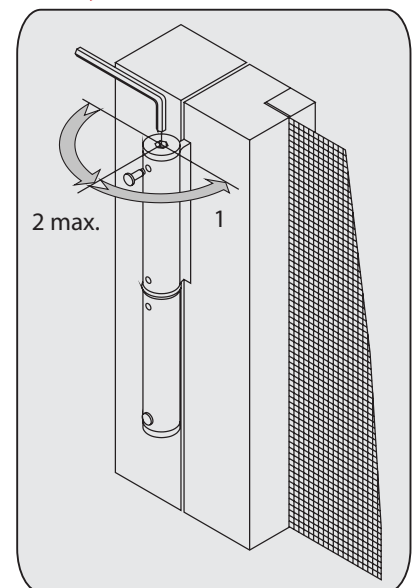

Adjustment Instructions:

Order Codes:

- BIMZS - Anodized Silver
- BIMZB - Anodized Black (by Request)
- BIMZW - PC White (by Request)